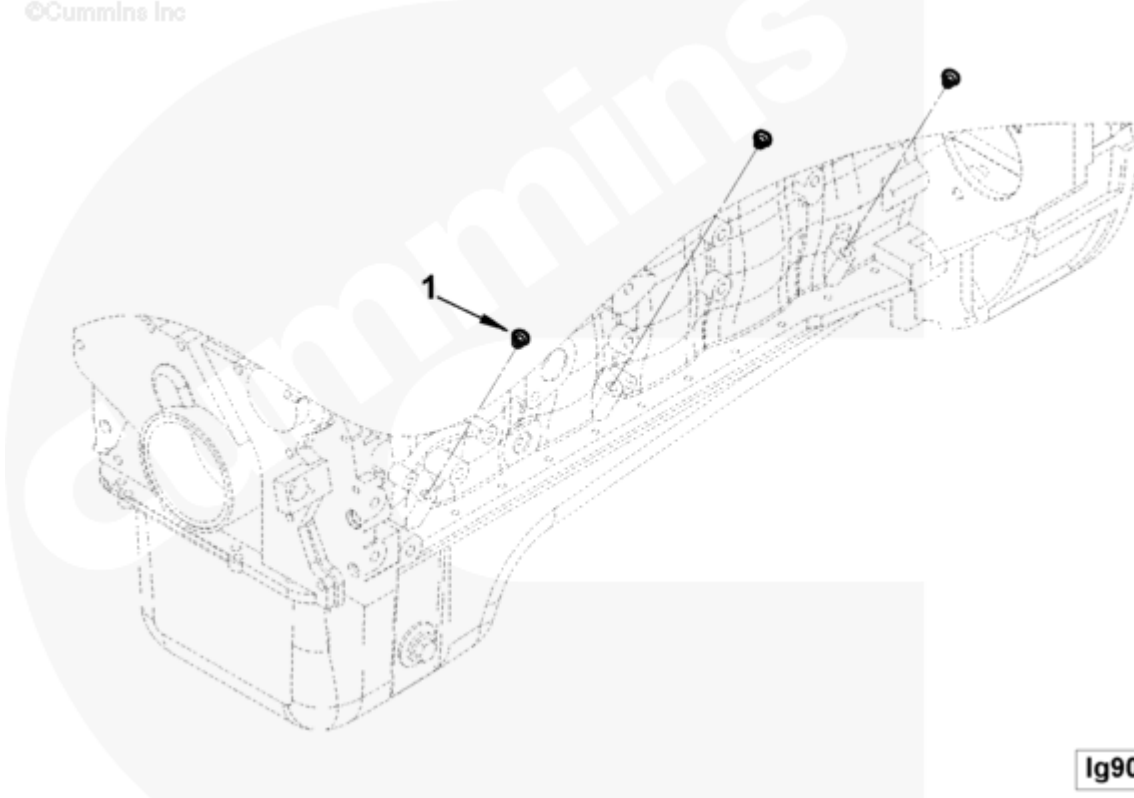

Parts Catalog - Option Detail

Electronic Parts Catalog - Option Detail				
Option	Group	Graphic	Film Card	Date
LG9715-01	07.02	lg903zn	T	03-SEP-03
Engines	4B3.9, 6A3.4, 6B5.9, B GAS INTERNATIONAL CM556, B4.5, B4.5 CM2350 B129B, B4.5 CM2350 B146C, B4.5 CM2350 B147B, B4.5 RGT, B4.5S, B5.9 G, B5.9 GAS PLUS CM556, B5.9 LPG, B5.9 LPG PLUS CM556, B6.7 CM2350 B121B, B6.7 CM2350 B135B, B6.7 CM2350 B136C, B6.7 CM2350 B148B, B6.7 G CMOH6.0 B125, B6.7N CM2380 B150B, B6.7S, F3.8 CM2350 F120B, F3.8 CM2350 F128C, F3.8 CM2350 F132B, F3.8 F102, G3.9, G5.9, G5.9 CM558, ISB (CHRYSLER), ISB CM2150, ISB CM2150 E, ISB CM550, ISB CM850, ISB/ISD4.5 CM2150 B119, ISB/ISD4.5 CM2150 SN, ISB/ISD6.7 CM2150 B120, ISB/ISD6.7 CM2150 SN, ISB/ISD6.7 CM2880 B126, ISB3.9 CM2220 B107, ISB4.5 CM2150, ISB5.9G CM2180, ISB6.7 2010 DCX PICKUP, ISB6.7 2013 DCX CHASSIS CAB, ISB6.7 CM2150 SQ, ISB6.7 CM2250, ISB6.7 CM2350 B101, ISB6.7 CM2350 B103, ISB6.7 CM2350 B142, ISB6.7 CM2670 B153B, ISB6.7 G CM2180 B118, ISBE CM2150, ISBE CM800, ISBE2/ISBE3 CM850, ISBE4 CM850, ISD4.5 CM2150, ISD6.7 CM2880 D101, ISF2.8 CM2220, ISF2.8 CM2220 AN, ISF2.8 CM2220 EC, ISF2.8 CM2220 ECF2, ISF2.8 CM2220 F101, ISF2.8 CM2220 F117, ISF2.8 CM2220 F122, ISF2.8 CM2220 F126, ISF2.8 CM2220 F129, ISF2.8 CM2220 IAN, ISF3.8 CM2220, ISF3.8 CM2220 AN, ISF3.8 CM2220 F103, ISF3.8 CM2220 F110, ISF3.8 CM2220 F116, ISF3.8 CM2220 F134B, ISF3.8 CM2220 IAN, ISF3.8 CM2350 F109, ISF4.5 CM2220 F123, ISG11 CM2880 G106, ISG11 CM2880 G108, ISG12 CM2880 G107, ISG12 CM2880 G109, ISG12 G CMOH6.0 G111, QSB3.9 30 CM550, QSB3.9 CM2880 B138, QSB4.5 30 CM550, QSB4.5 CM2150 B108, QSB4.5 CM2250 B131, QSB4.5 CM2250 EC, QSB4.5 CM2350 B106, QSB4.5 CM2350 B122			

lg903zn

[SMALL](#) | [MEDIUM](#) | [LARGE](#)

Cart	Ref No	Part Number	Part Description	Required	Remarks
<input type="button" value="View My Cart"/>					
		LG9715-01	Oil Level Gauge		Oil Level Gauge...(More)